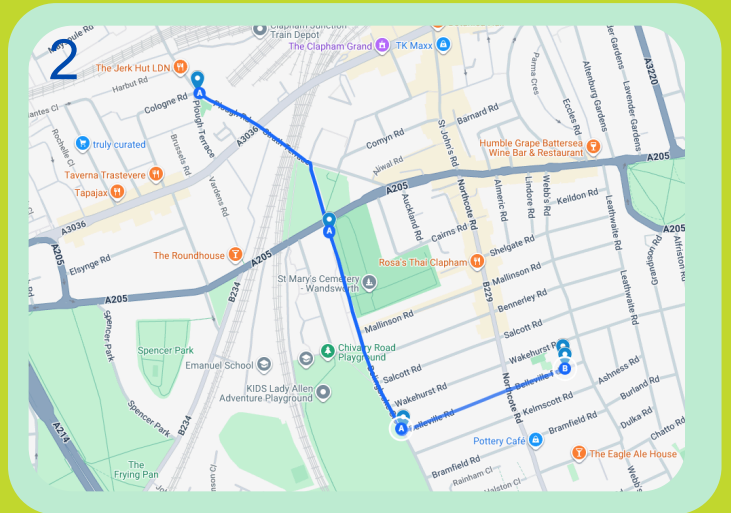

# Belleville Primary Webb's Site Bike Bus!

Sustrans are working with Wandsworth Council and Belleville Primary Webb's Site to establish a Bike Bus. A bike bus is a group of people cycling and/or scooting to school together. It's a fun way to make the benefits of cycling and scooting a regular part of the week! There's nothing like riding with friends to start your day right!

## Bike bus suggested routes:

## Next steps...

If you live on/near the above routes, then please join the WhatsApp group using the link/QR code below. We will be trailing the Bike Bus in the coming weeks!

<https://tinyurl.com/bellevillewebbsbikebus>

Sustrans worked with parents/carers to establish common cycling and scooting routes to Belleville. These routes are displayed above.

If you would like to find out more information, please email [Millie.Wallis@Sustrans.org.uk](mailto:Millie.Wallis@Sustrans.org.uk). We aim to launch the Bike Bus in the next few weeks!