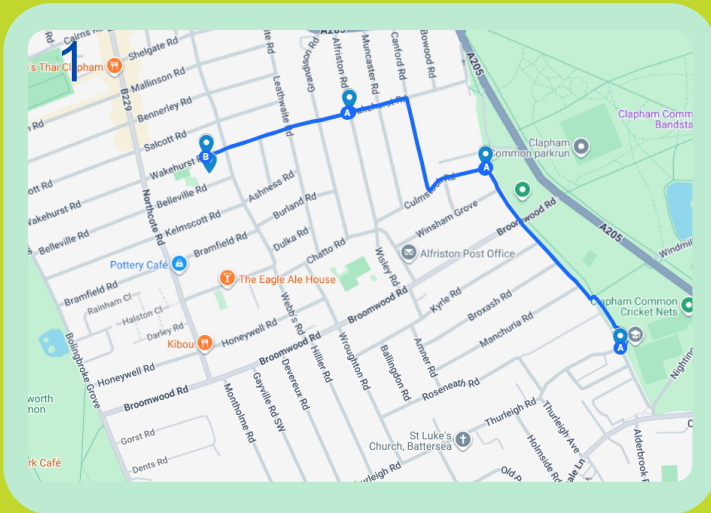

# Belleville Primary Webb's Site Bike Bus!

Sustrans are working with Wandsworth Council and Belleville Primary Webb's Site to establish a Bike Bus. A bike bus is a group of people cycling and/or scooting to school together. It's a fun way to make the benefits of cycling and scooting a regular part of the week! There's nothing like riding with friends to start your day right!

## Bike bus suggested routes:

## Next steps...

If you live on/near the above routes, then please join the WhatsApp group using the link/QR code below. We will be trailing the Bike Bus in the coming weeks!

<https://tinyurl.com/bellevillewebbsbikebus>

Sustrans worked with parents/carers to establish common cycling and scooting routes to Belleville. These routes are displayed above.

If you would like to find out more information, please email [Millie.Wallis@Sustrans.org.uk](mailto:Millie.Wallis@Sustrans.org.uk). We aim to launch the Bike Bus in the next few weeks!